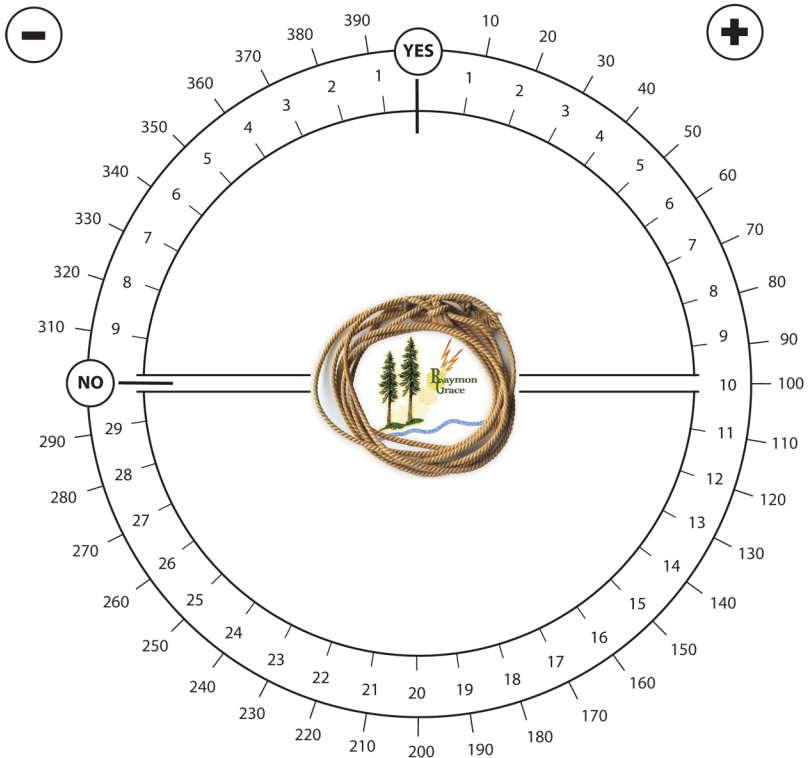

Dowsing Chart

Created by Walt Woods and adapted by Raymon Grace. Used by dowsers all over the world.

For more information about dowsing visit

www.raymongraceprojects.com